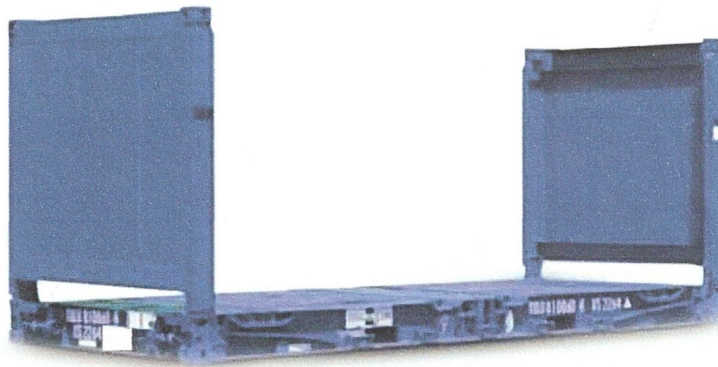

**MAX. CARGO**

47,620 lb

21,600 kg

58,710 lb

26,630 kg

	REEFER 20'		REEFER 40'	
<b>INSIDE LENGTH</b>	17'8"	5.38 m	37'8"	11.48 m
<b>INSIDE WIDTH</b>	7'5"	2.26 m	7'5"	2.26 m
<b>INSIDE HEIGHT</b>	7'5"	2.26 m	7'2"	2.18 m
<b>DOOR WIDTH</b>	7'5"	2.26 m	7'5"	2.26 m
<b>DOOR HEIGHT</b>	7'3"	2.20 m	7'0"	2.13 m
<b>CAPACITY</b>	1,000 ft <sup>3</sup>	28.31 m <sup>3</sup>	2,040 ft <sup>3</sup>	57.76 m <sup>3</sup>
<b>TARE WEIGHT</b>	7,040 lb	3,193 kg	10,780 lb	4,889 kg
<b>MAX. CARGO</b>	45,760 lb	20,756 kg	56,276 lb	25,526 kg